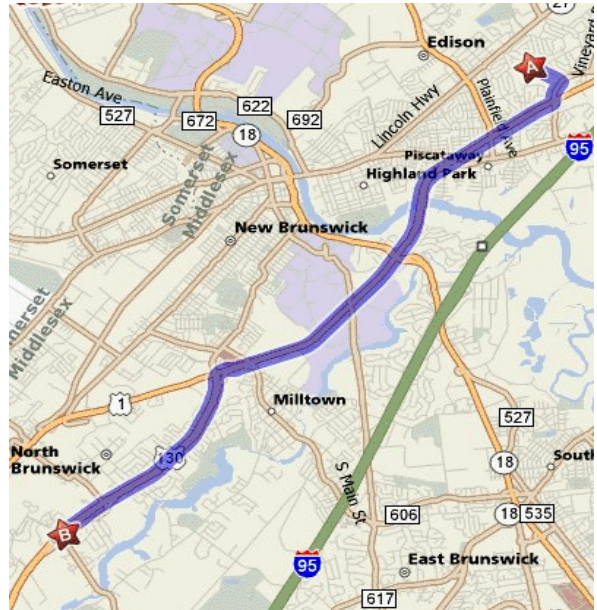

Directions to Anjappar New Jersey

From: Edison High School, 50 Boulevard of Eagles, Edison, NJ 08817 US

To: 2186 Us Highway 130, North Brunswick, NJ 08902-4804 US

DRIVING DIRECTIONS

A) Edison High School, 50 Boulevard of Eagles, Edison, NJ 08817 US

1. Start out going SOUTHEAST on BOULEVARD OF THE EAGLES toward GLENVILLE RD. (go 0.4 miles)
2. Turn RIGHT onto OLD POST RD. (go 0.3 miles)
3. Turn RIGHT onto US-1 S. (go 4.9 miles)
4. Take the ramp toward RT-130 S/CAMDEN/RT-171 N/NEW BRUNSWICK. (go 0.1 miles)
5. Merge onto US-130 S/GEORGES RD toward CAMDEN. (go 2.9 miles)
6. Make a U-TURN at RENAISSANCE BLVD E onto US-130 N/GEORGES RD. (go 0.1 miles)
7. End at 2186 Us Highway 130 North Brunswick, NJ 08902-4804

B) 2186 Us Highway 130, North Brunswick, NJ 08902-4804 US

TOTAL ESTIMATED TIME: 14 minutes | DISTANCE: 8.62 miles